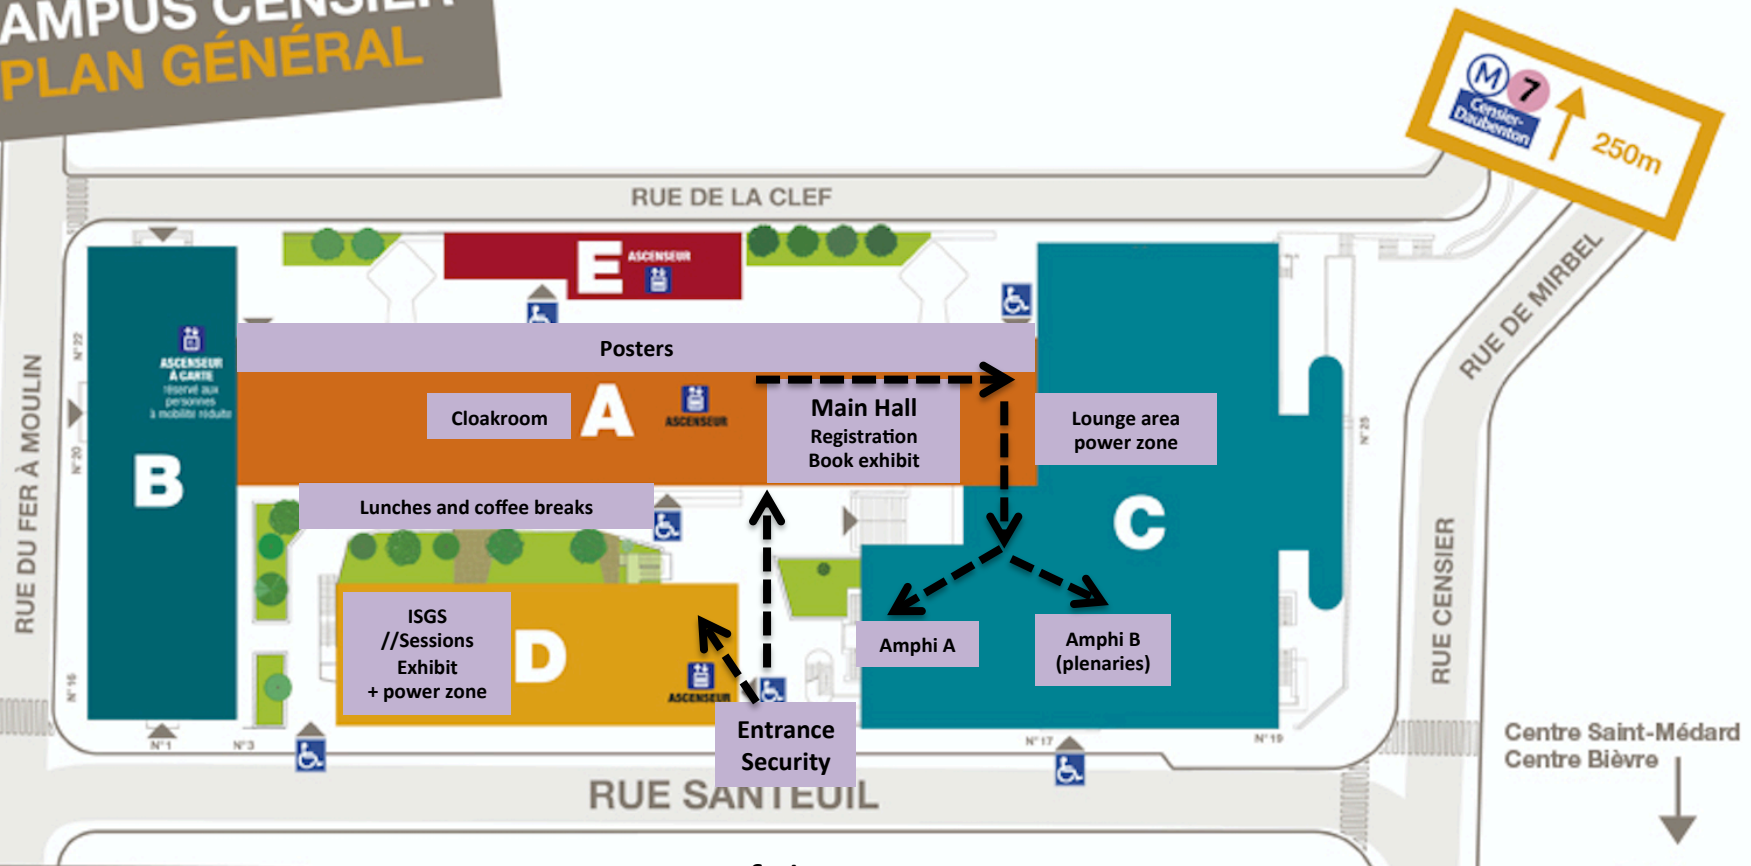

CAMPUS CENSIER PLAN GÉNÉRAL

Entrance of the university
13 rue Santeuil 75005 paris